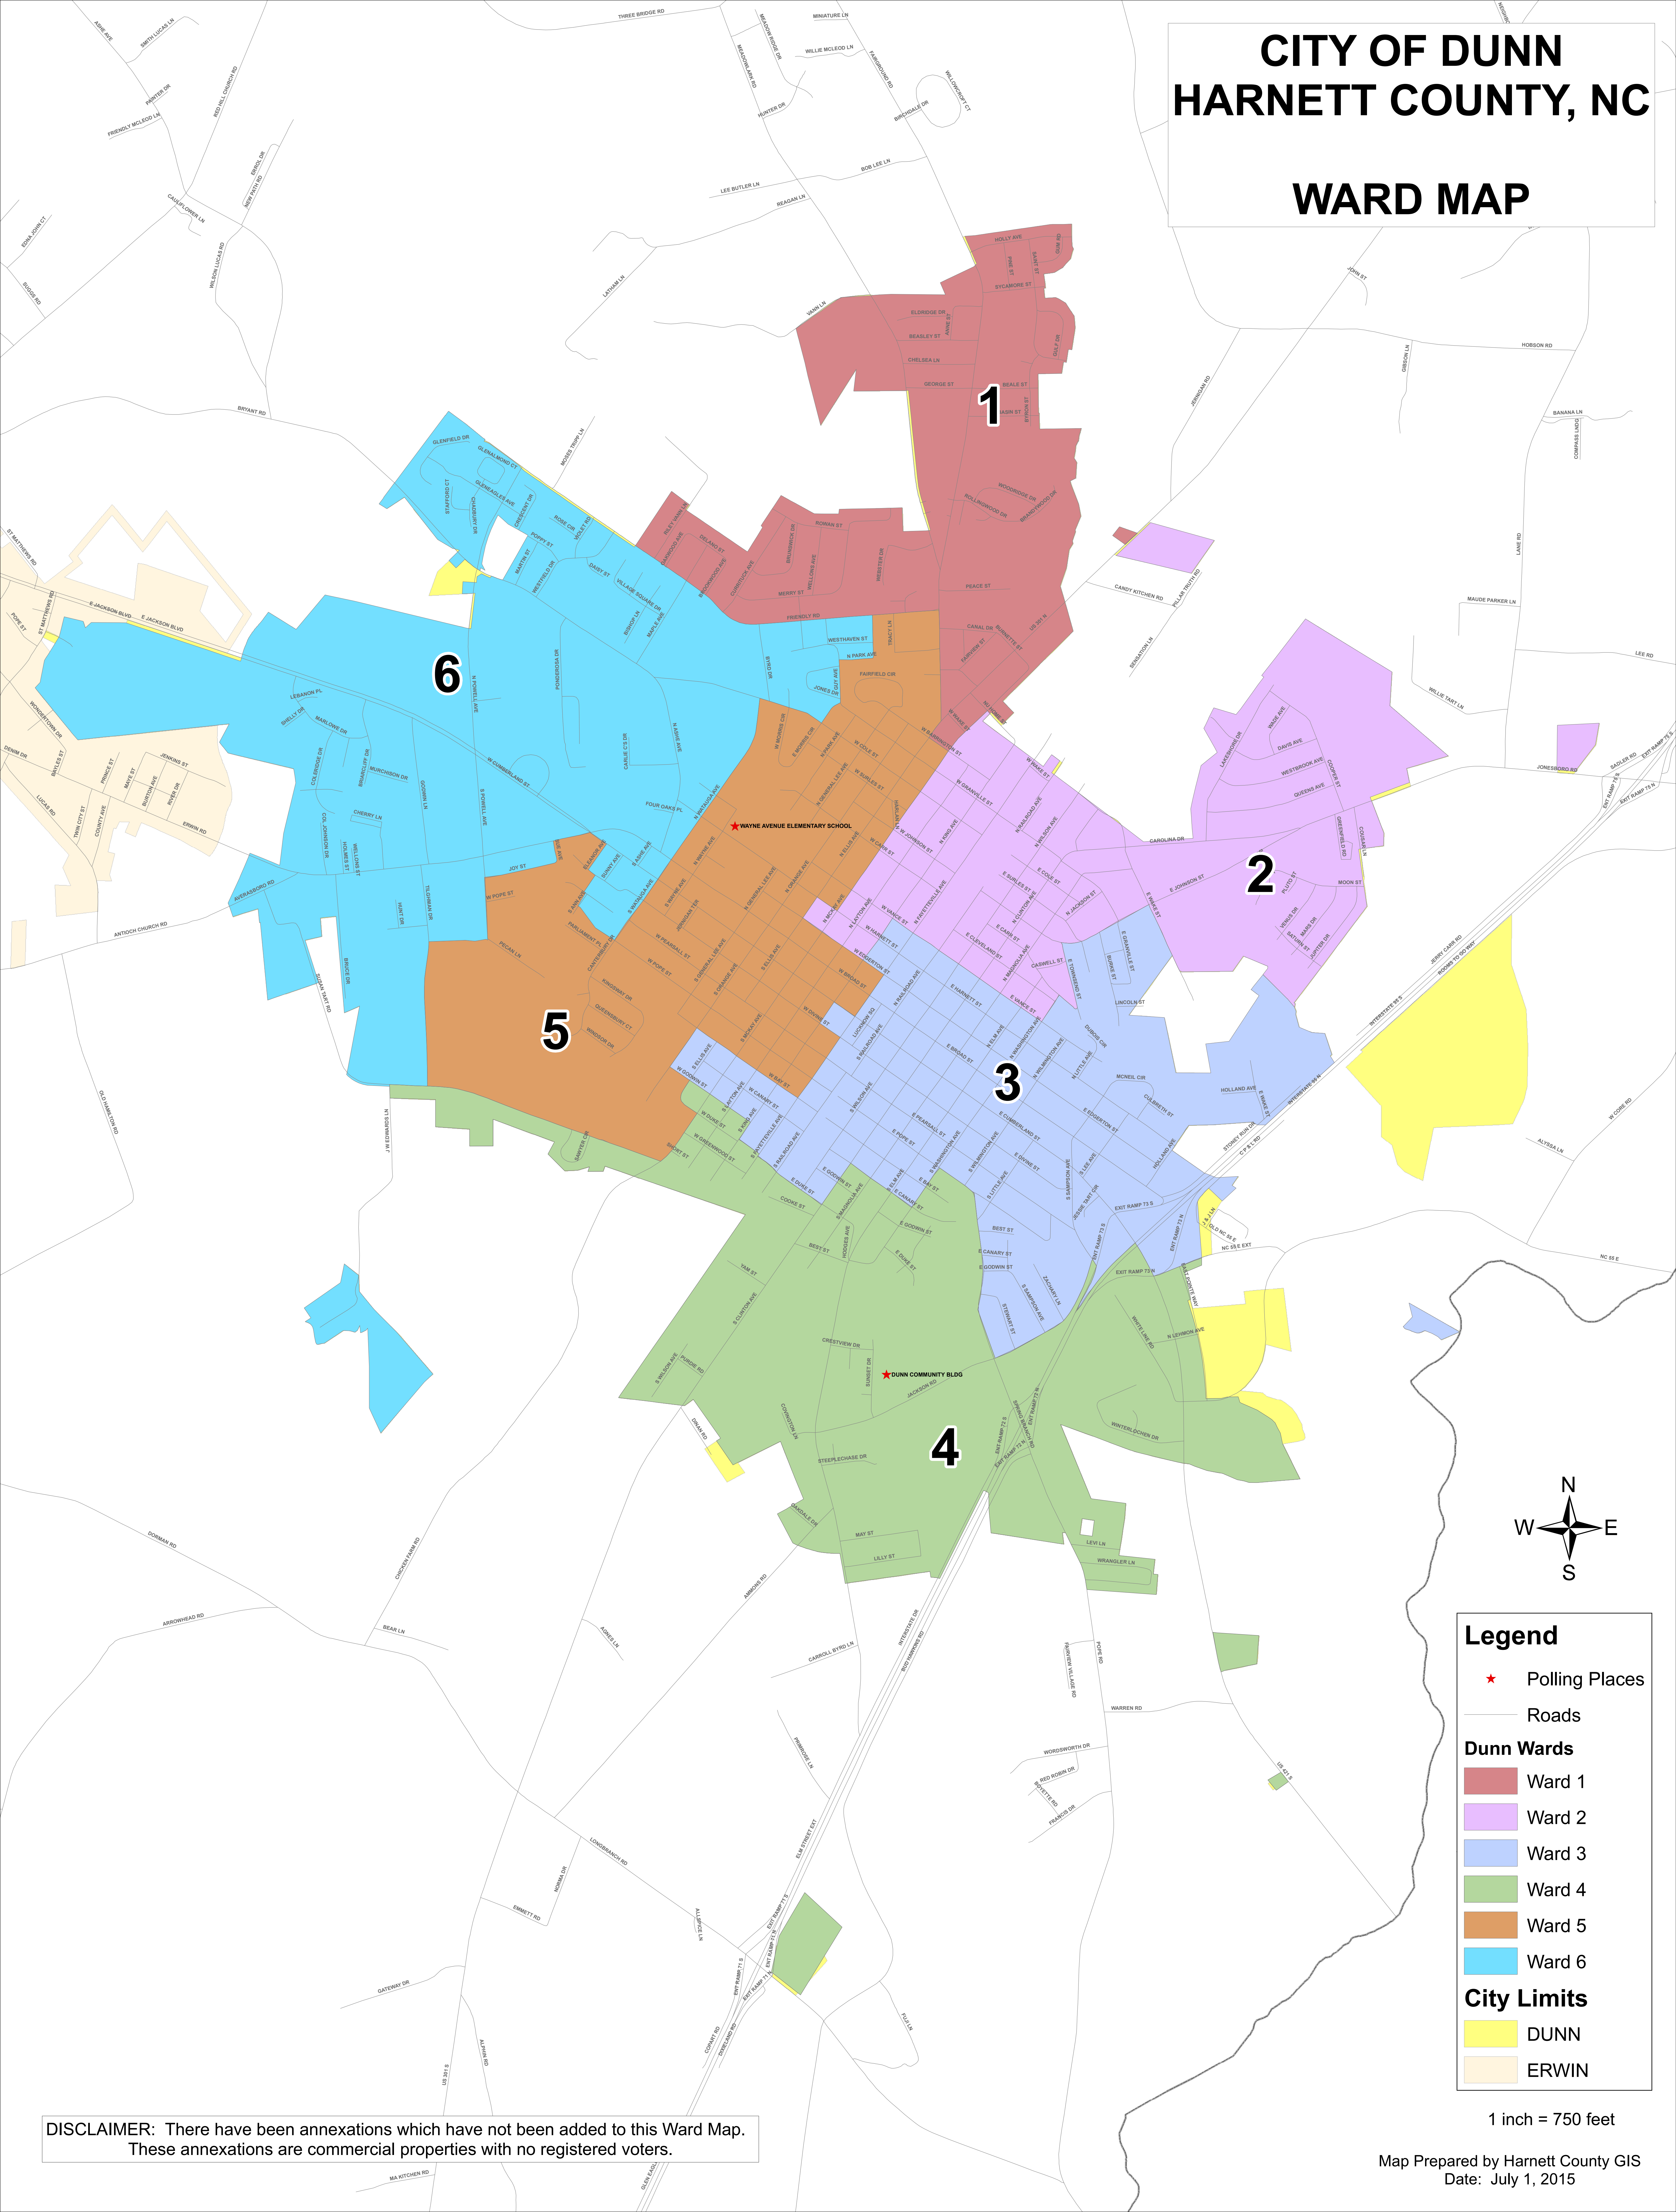

CITY OF DUNN HARNETT COUNTY, NC

WARD MAP

Legend

- ★ Polling Places
- Roads
- Dunn Wards**
- Ward 1
- Ward 2
- Ward 3
- Ward 4
- Ward 5
- Ward 6
- City Limits**
- DUNN
- ERWIN

DISCLAIMER: There have been annexations which have not been added to this Ward Map. These annexations are commercial properties with no registered voters.

1 inch = 750 feet

Map Prepared by Harnett County GIS
Date: July 1, 2015